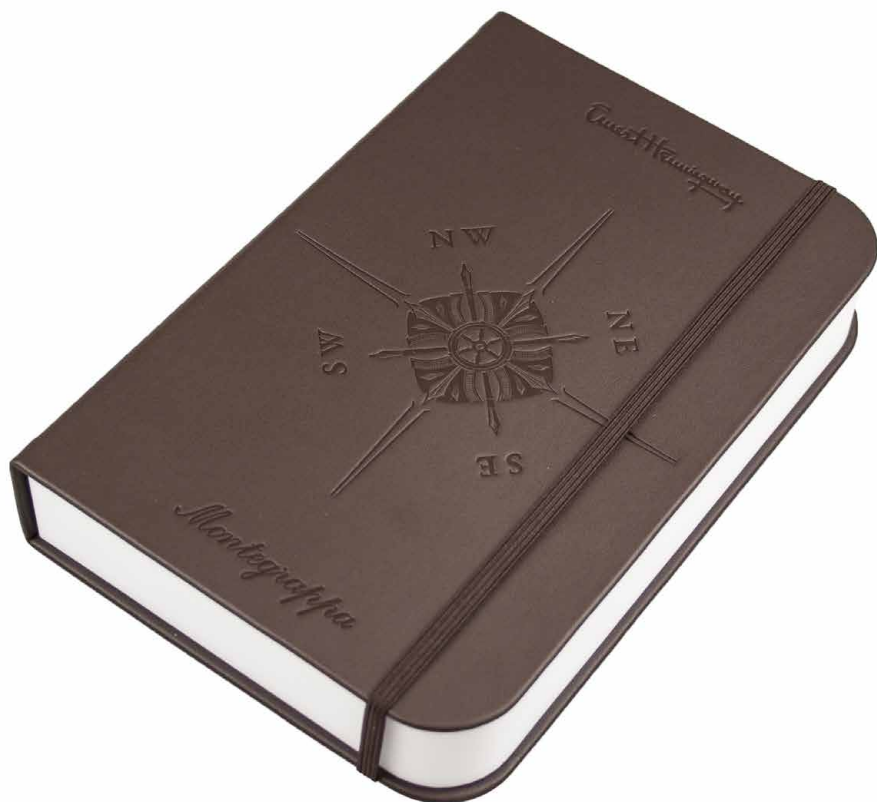

ISICH_GE

Roller
Rollerball Pen

ISICHRGE

Sfera a rotazione
Twist-action Ballpoint
Pen

ISICHBGE

Packaging

Montegrappa

Ernest Hemingway
The Traveller